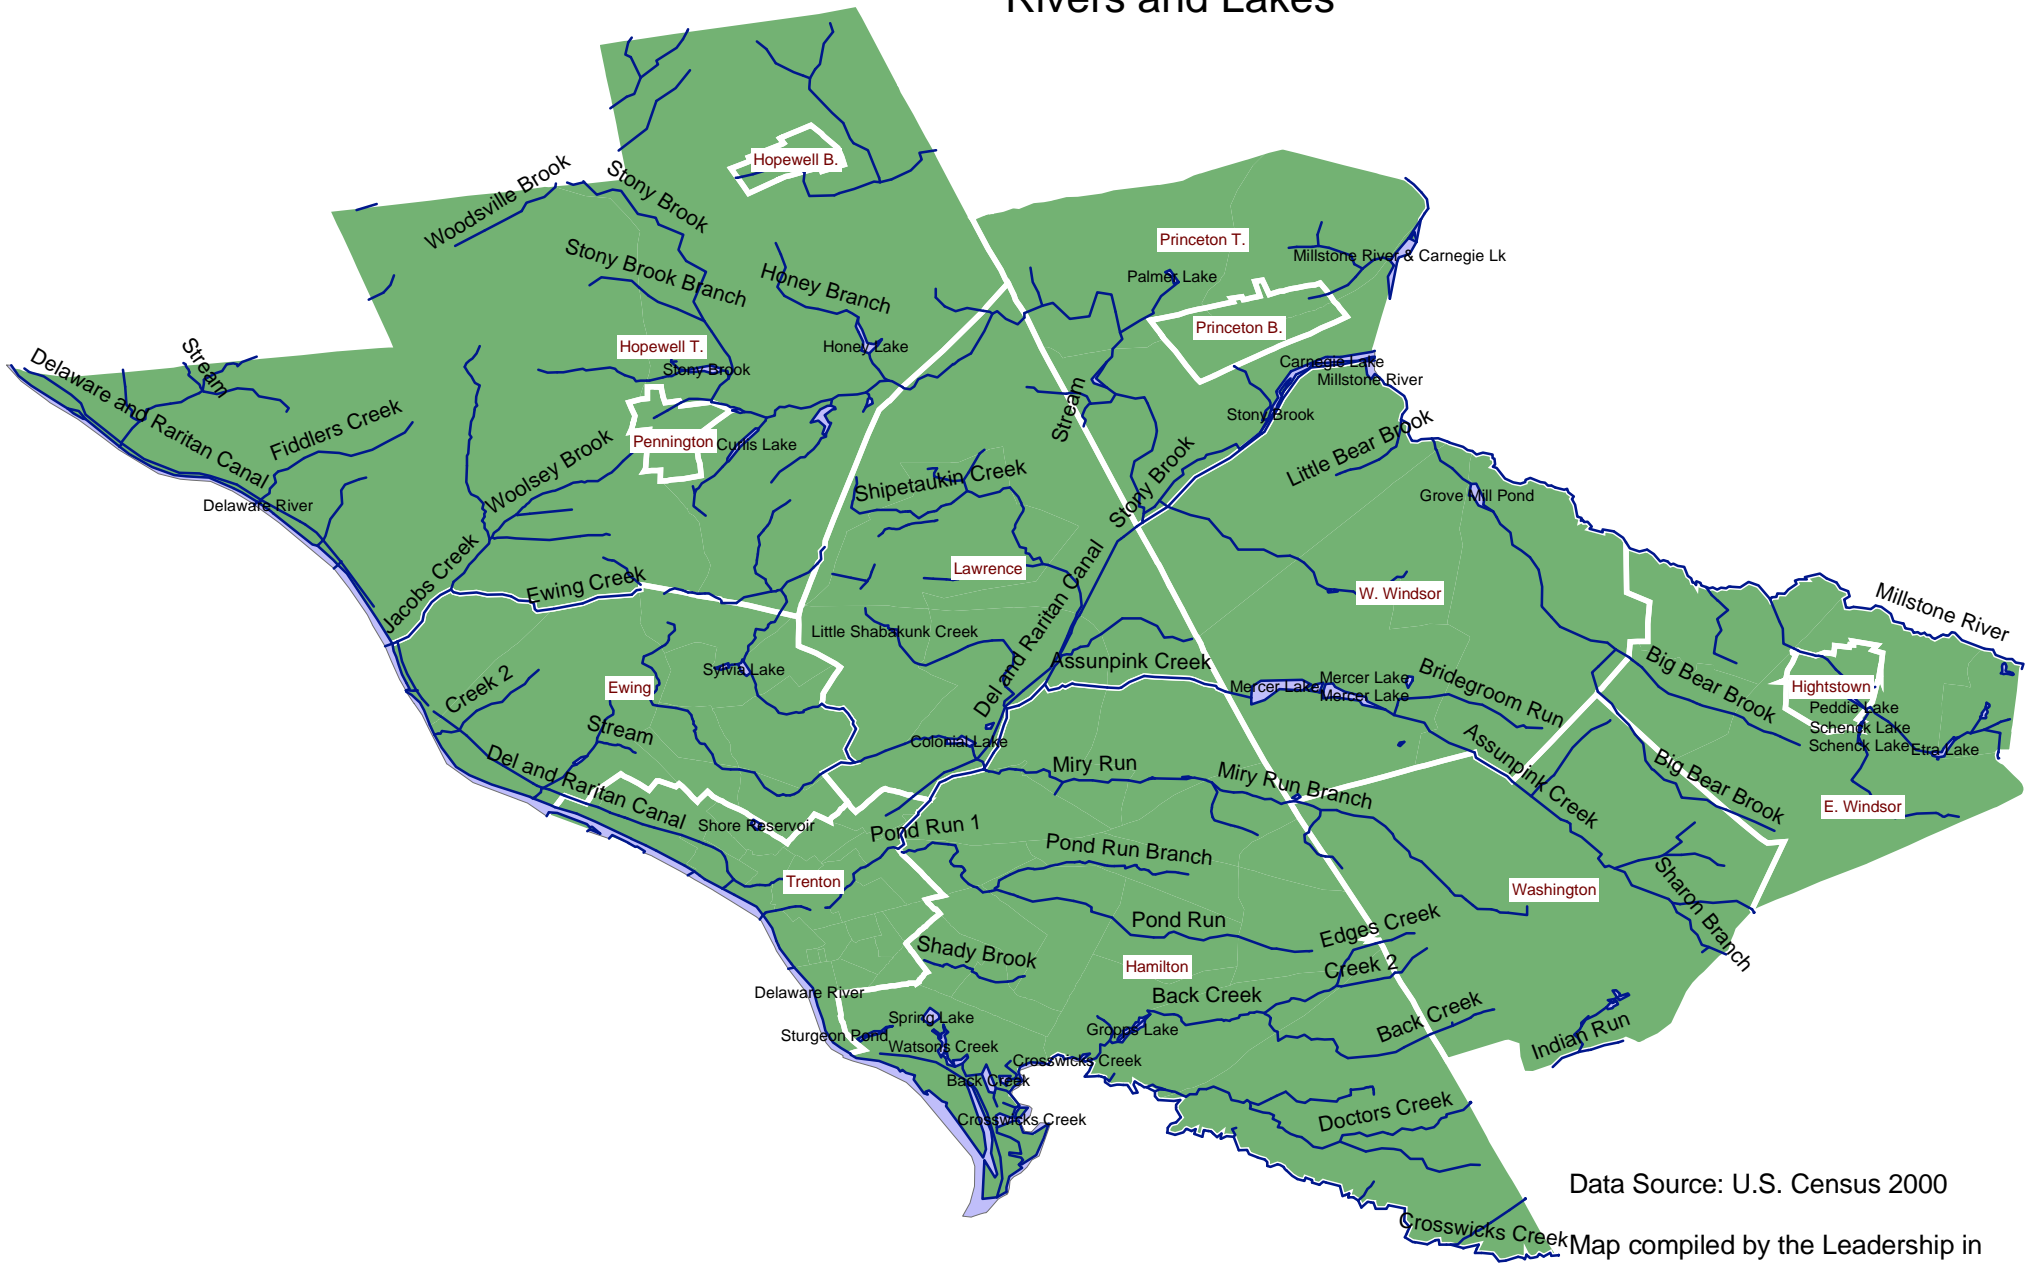

Mercer County Rivers and Lakes

Data Source: U.S. Census 2000

Map compiled by the Leadership in Public Affairs Program at The College of New Jersey, June, 2003.

Dr. William J. Ball, ball@tcnj.edu.