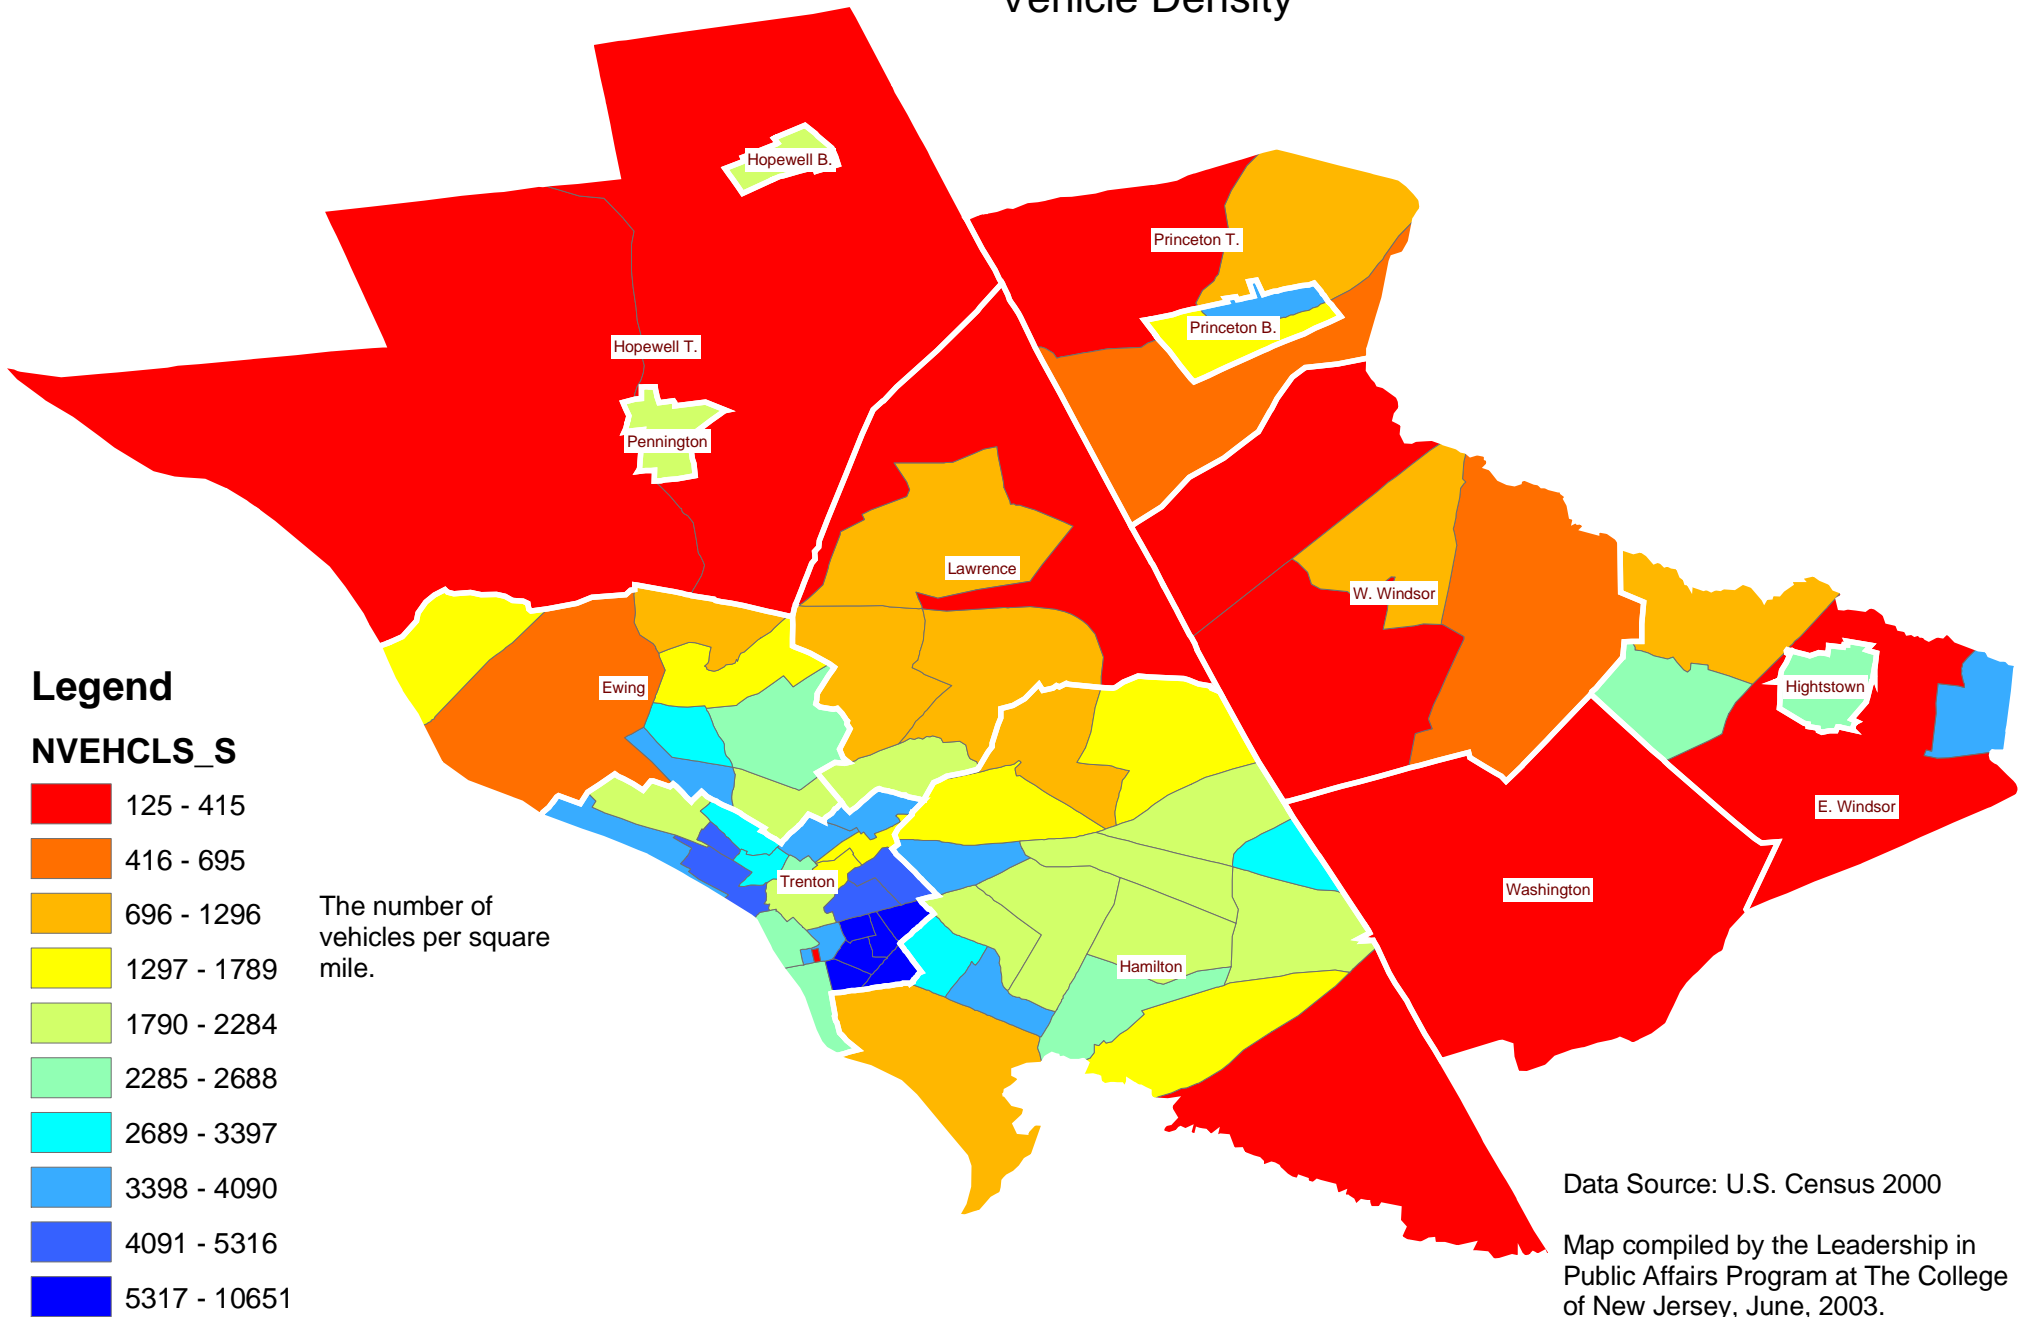

Mercer County

Vehicle Density

Data Source: U.S. Census 2000

Map compiled by the Leadership in Public Affairs Program at The College of New Jersey, June, 2003.

Dr. William J. Ball, ball@tcnj.edu.