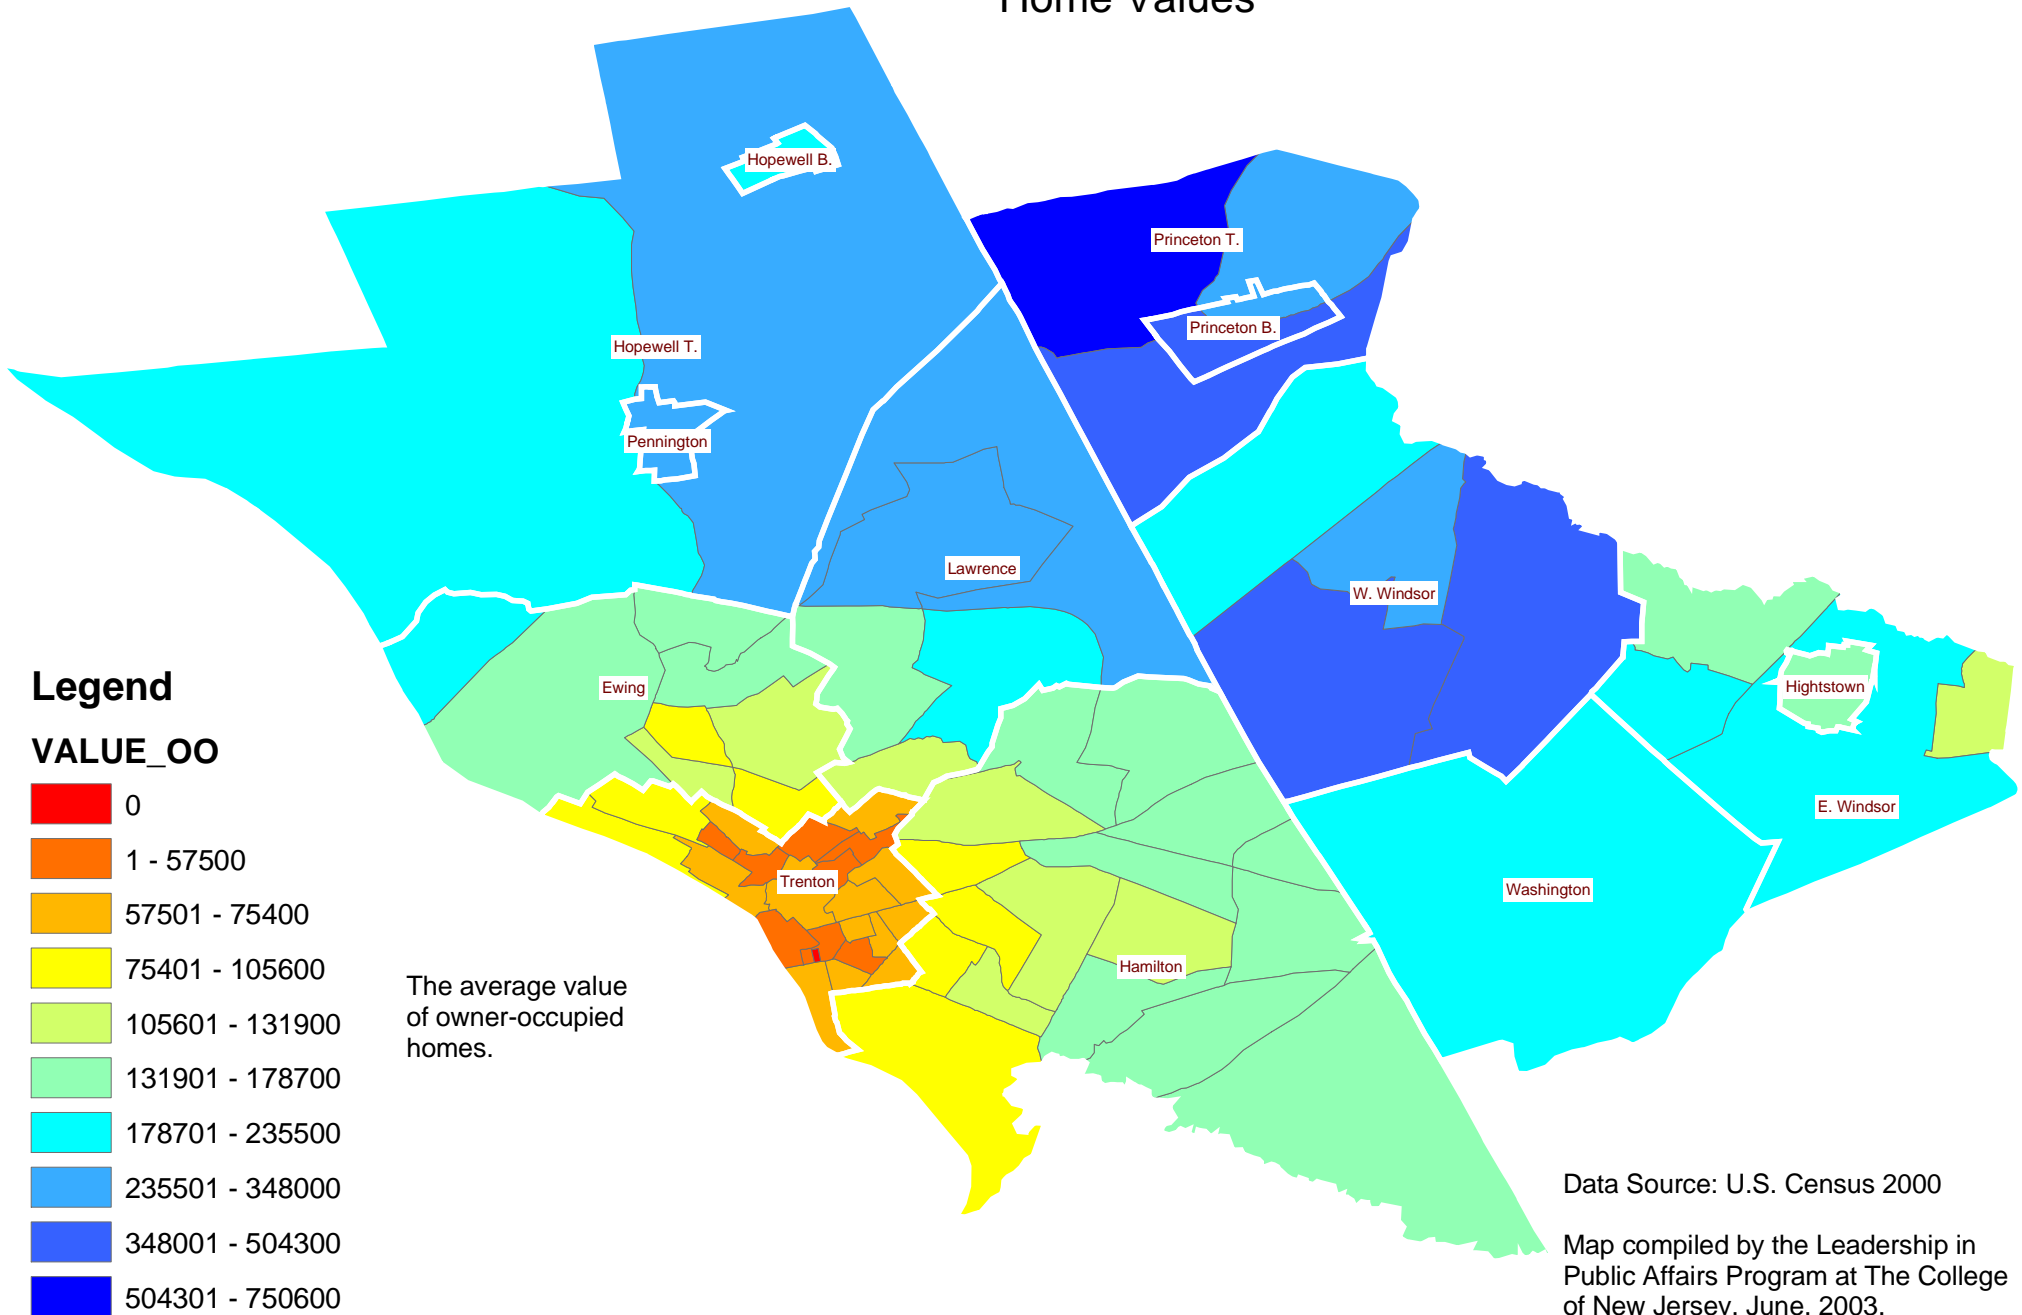

Mercer County

Home Values

The average value of owner-occupied homes.

Data Source: U.S. Census 2000

Map compiled by the Leadership in Public Affairs Program at The College of New Jersey, June, 2003.

Dr. William J. Ball, ball@tcnj.edu.