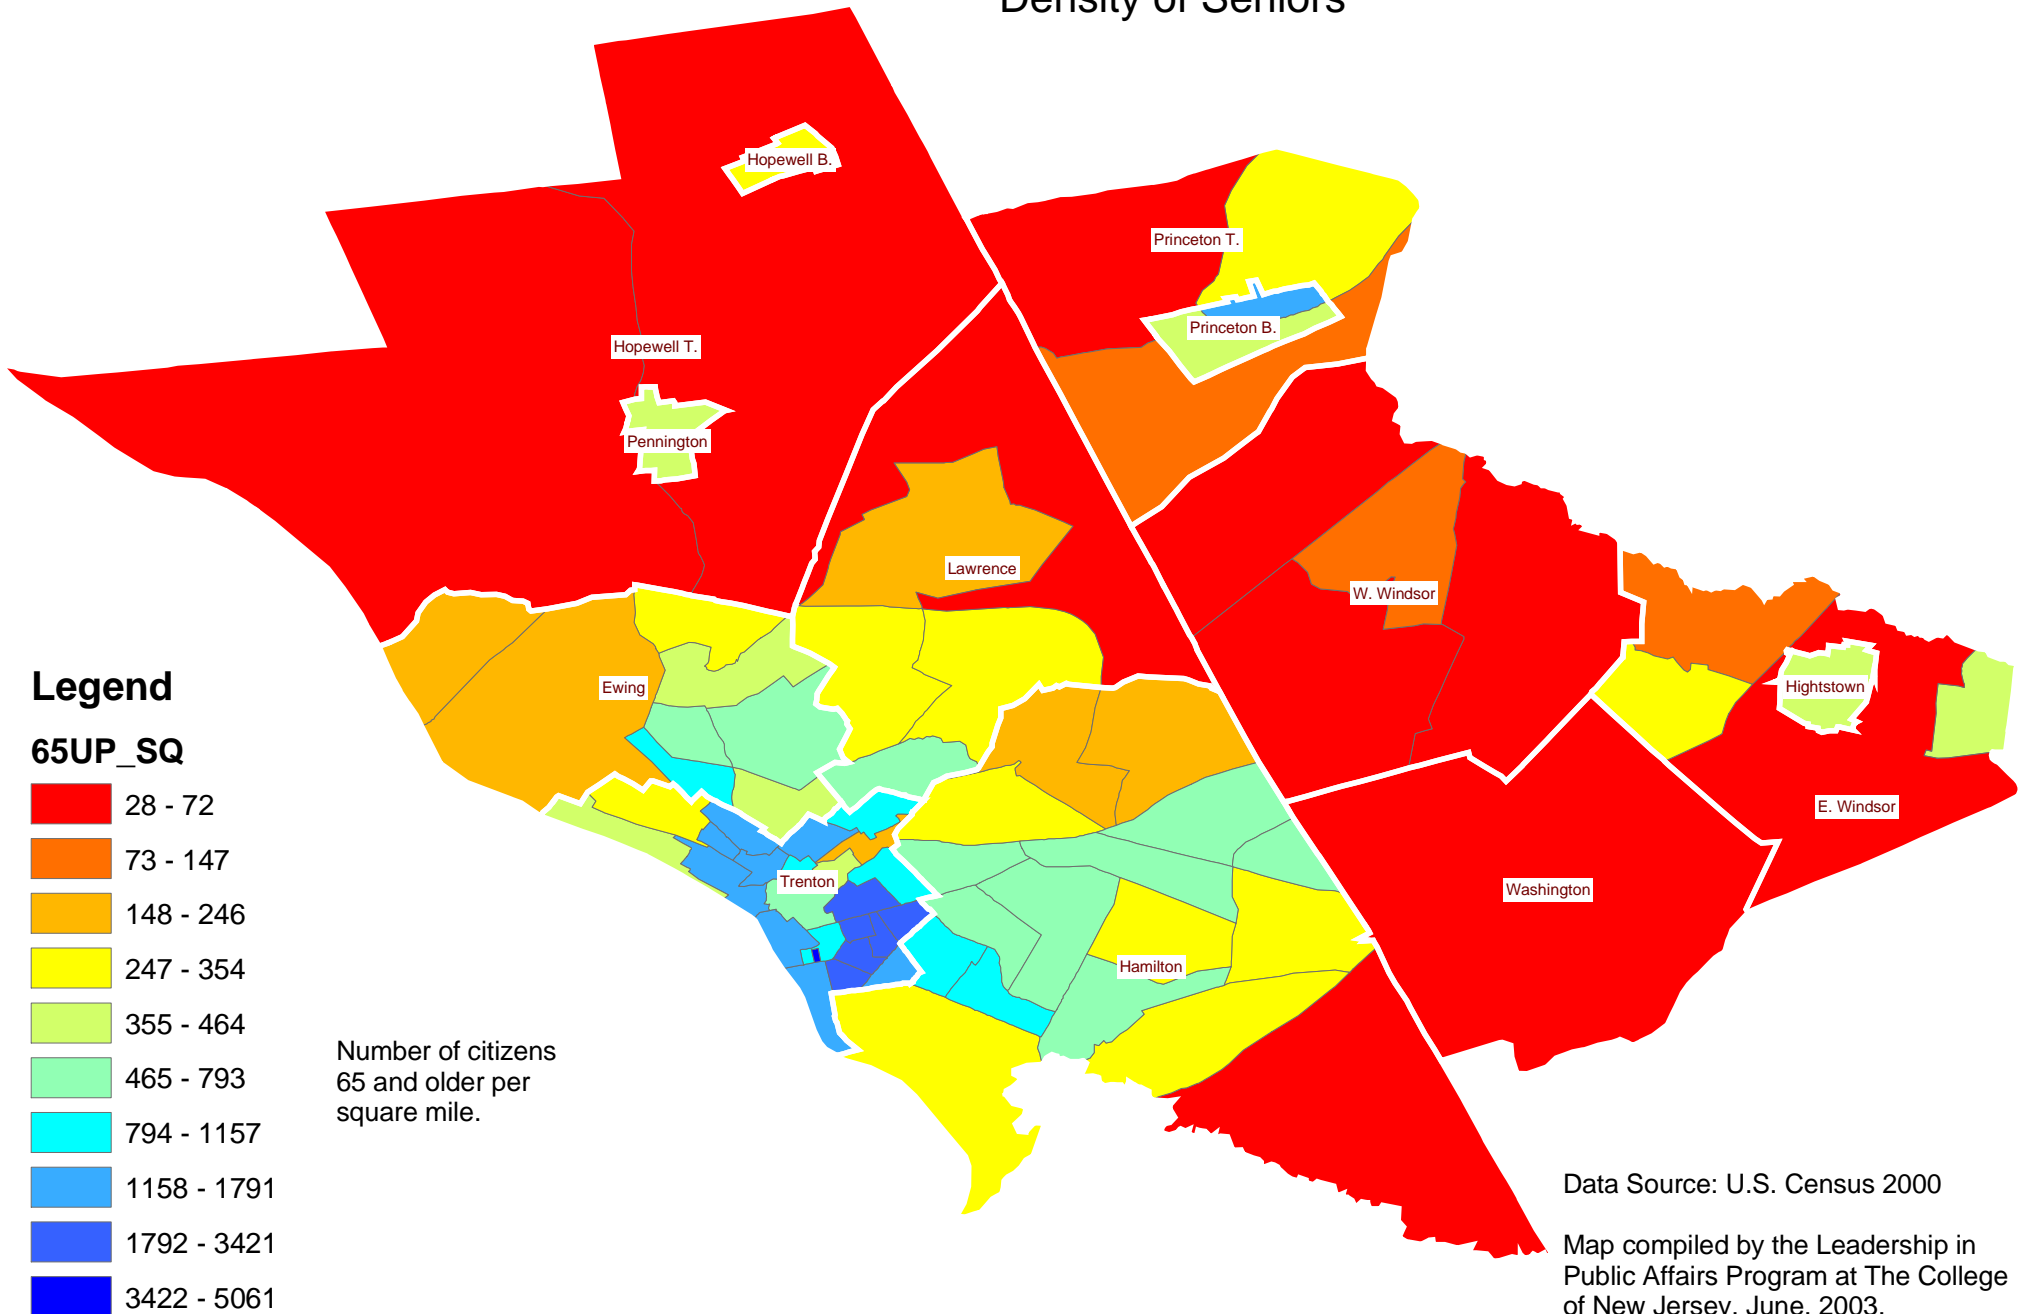

Mercer County

Density of Seniors

Data Source: U.S. Census 2000

Map compiled by the Leadership in Public Affairs Program at The College of New Jersey, June, 2003.

Dr. William J. Ball, ball@tcnj.edu.