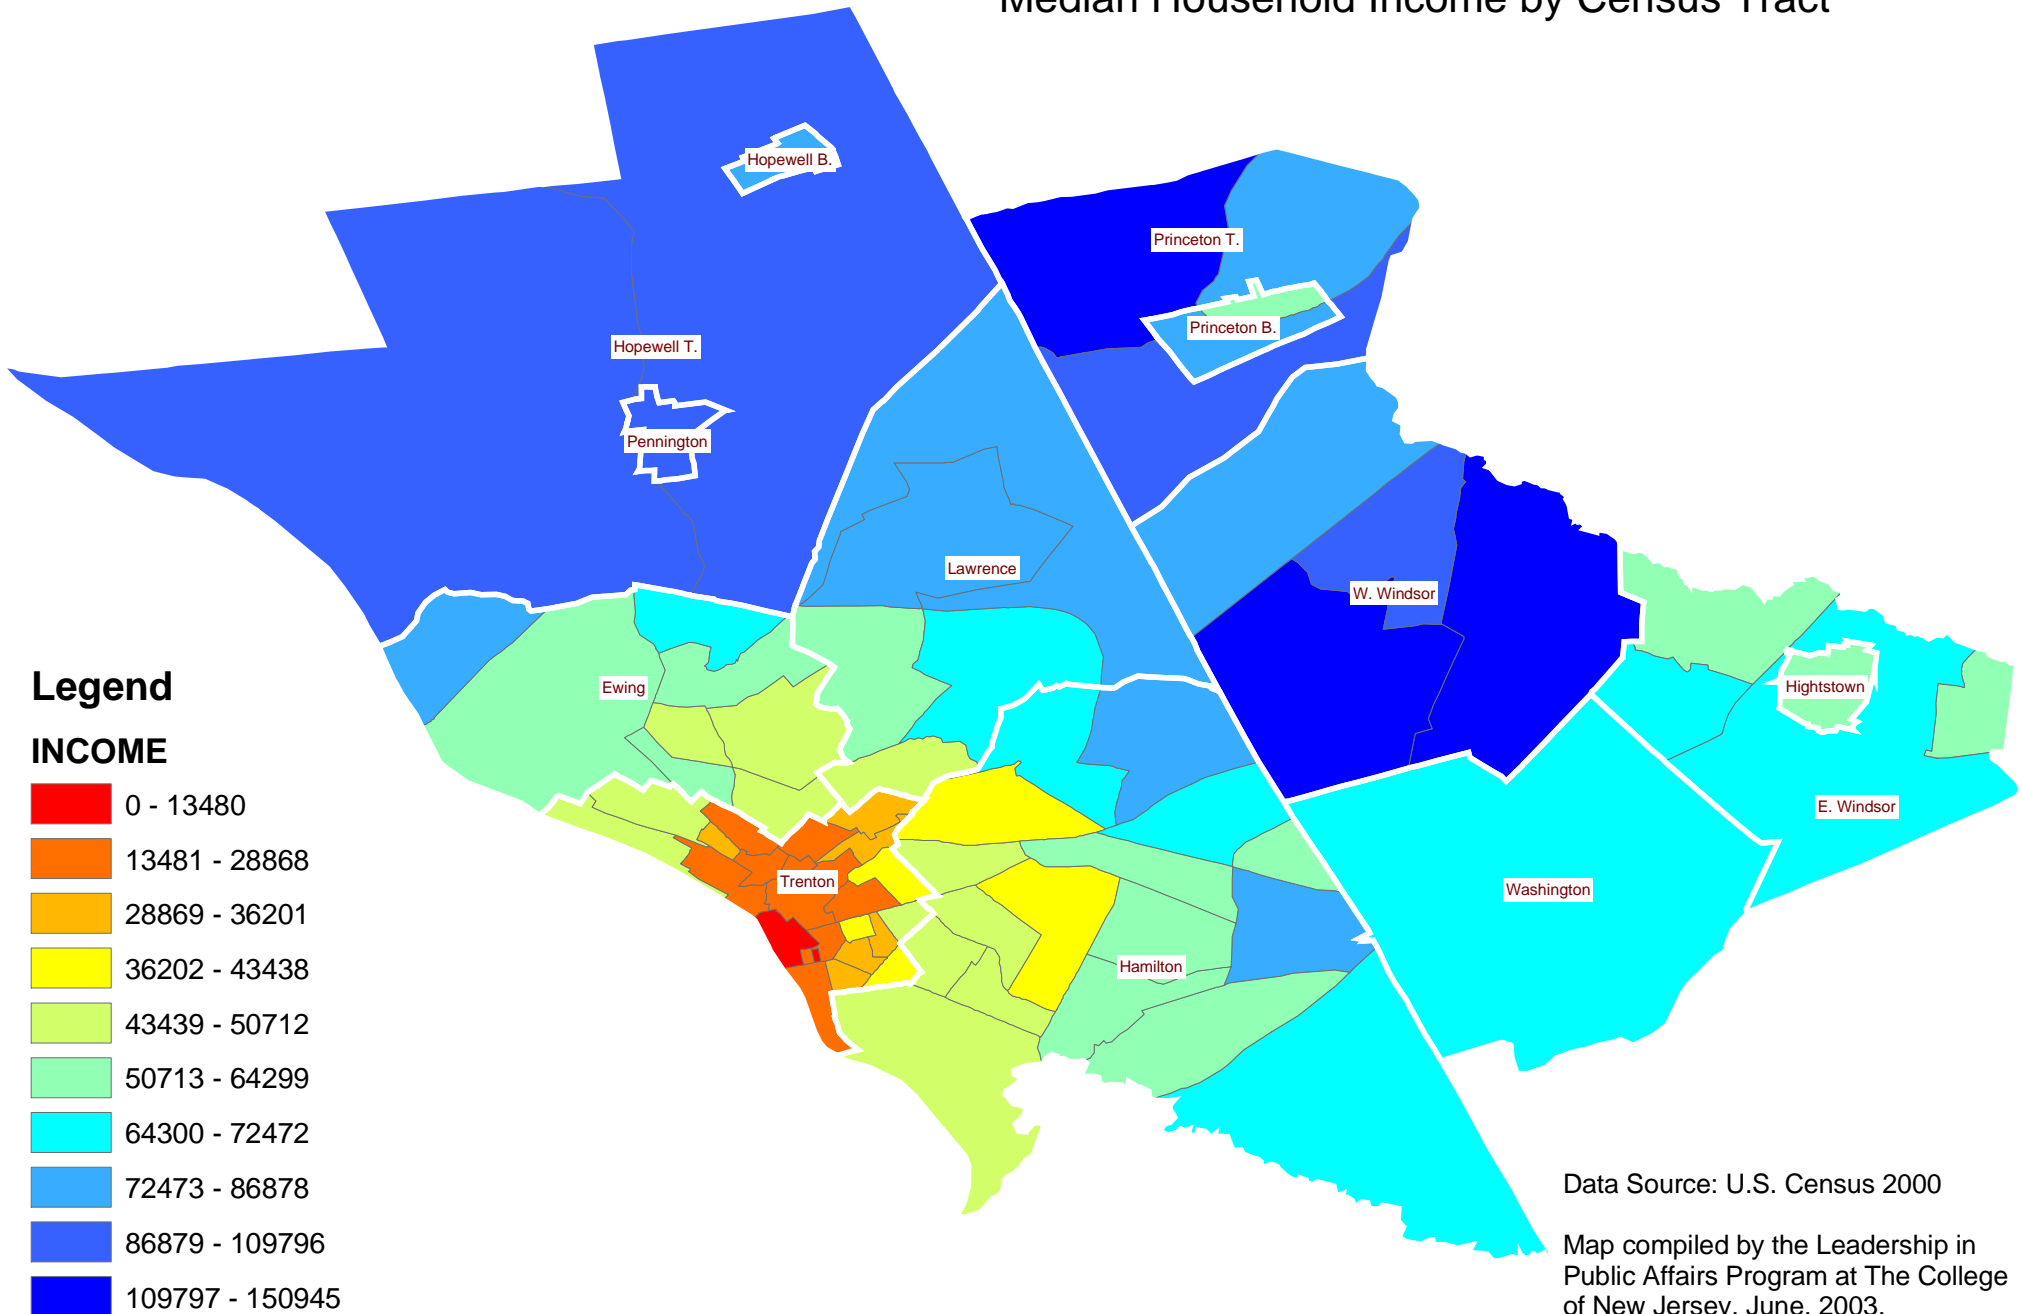

Mercer County

Median Household Income by Census Tract

Legend

INCOME

- 0 - 13480
- 13481 - 28868
- 28869 - 36201
- 36202 - 43438
- 43439 - 50712
- 50713 - 64299
- 64300 - 72472
- 72473 - 86878
- 86879 - 109796
- 109797 - 150945

Data Source: U.S. Census 2000

Map compiled by the Leadership in Public Affairs Program at The College of New Jersey, June, 2003.

Dr. William J. Ball, ball@tcnj.edu.