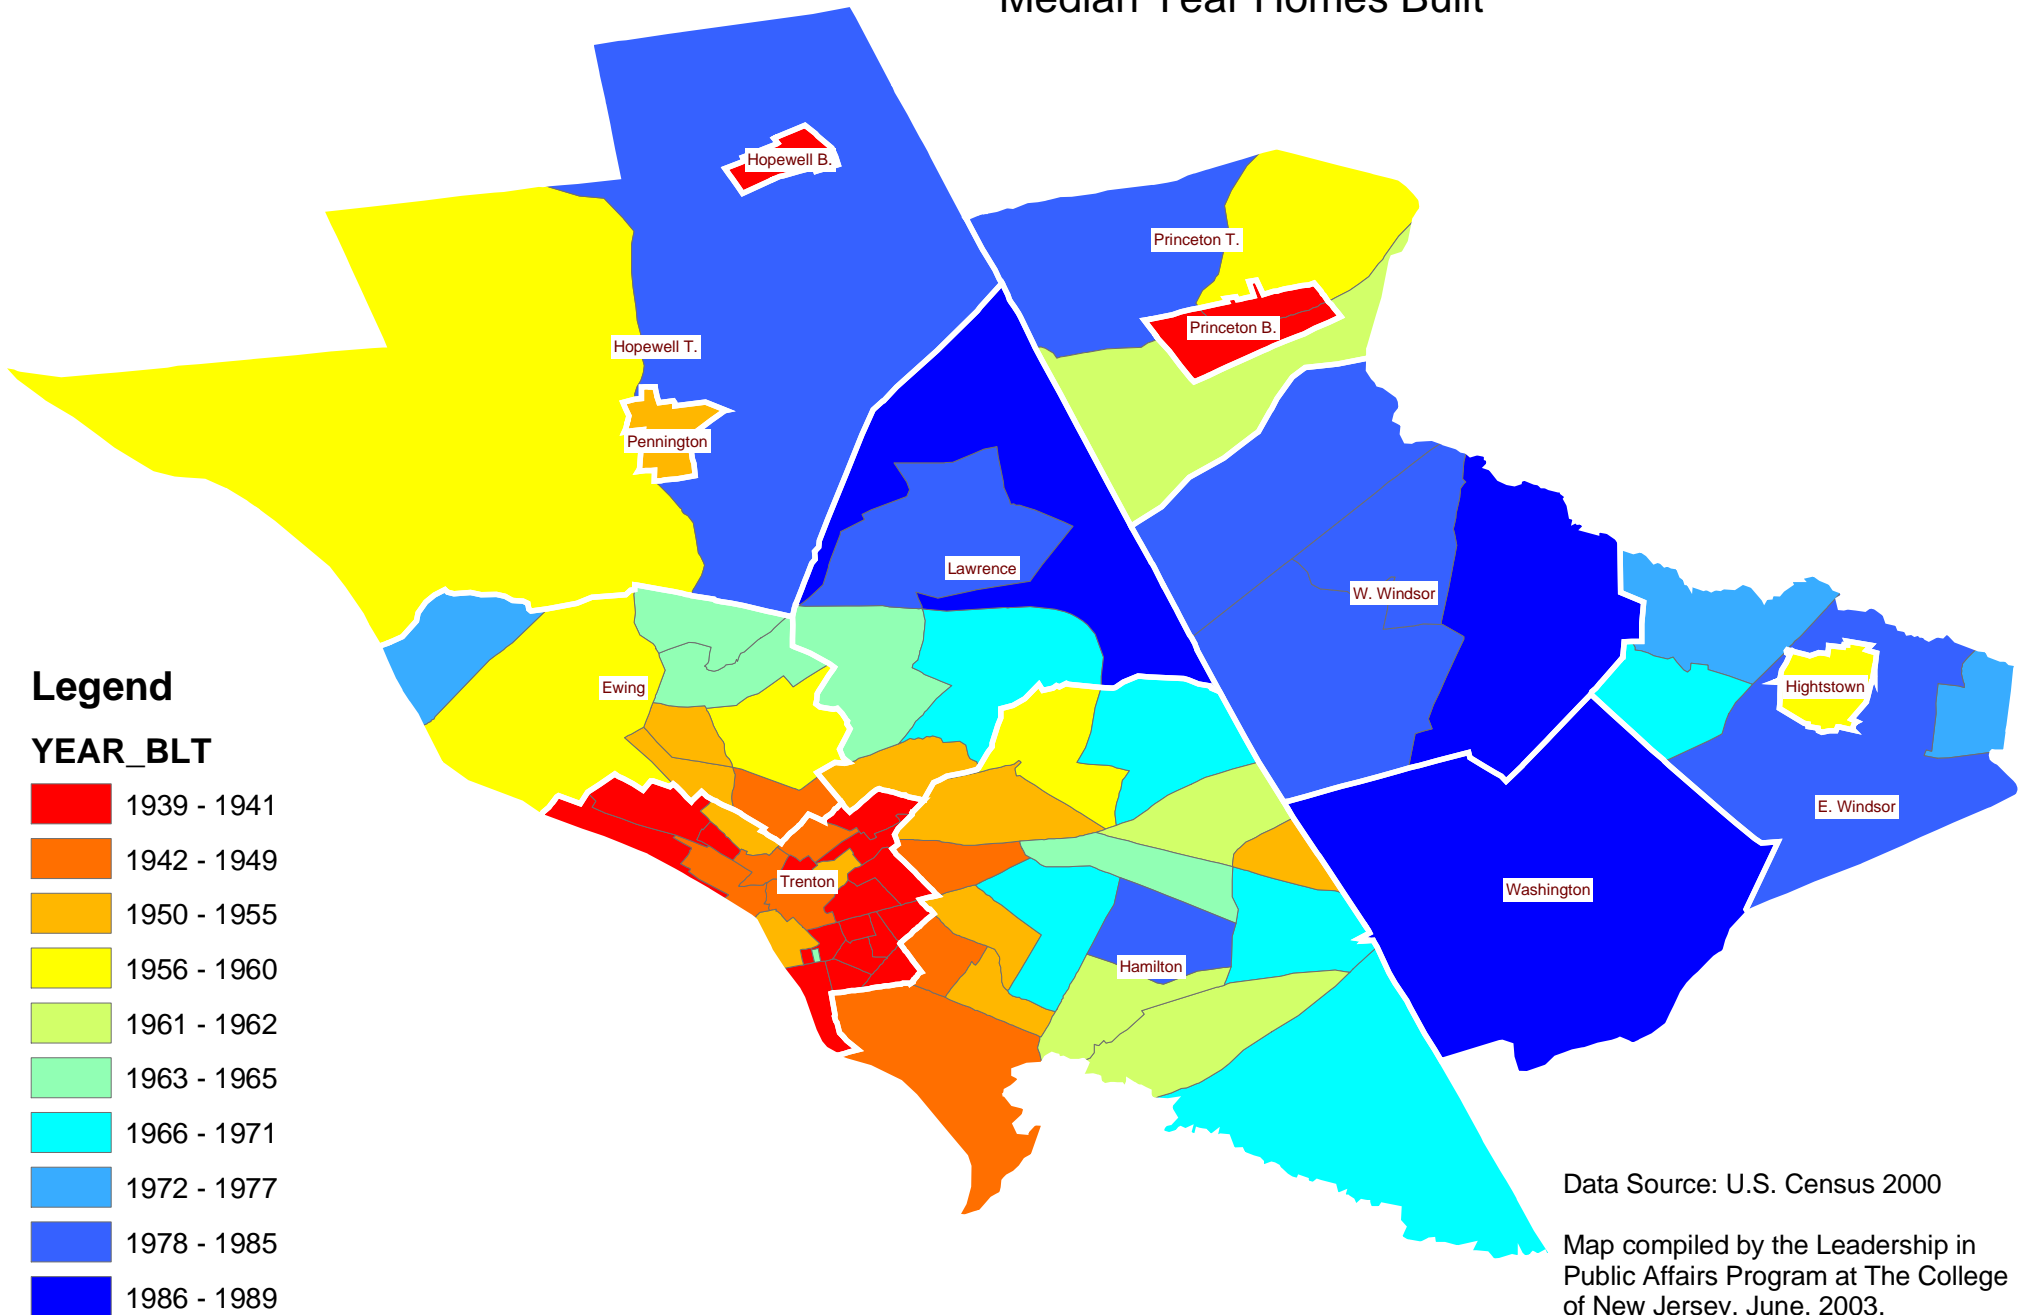

Mercer County

Median Year Homes Built

Data Source: U.S. Census 2000

Map compiled by the Leadership in Public Affairs Program at The College of New Jersey, June, 2003.

Dr. William J. Ball, ball@tcnj.edu.