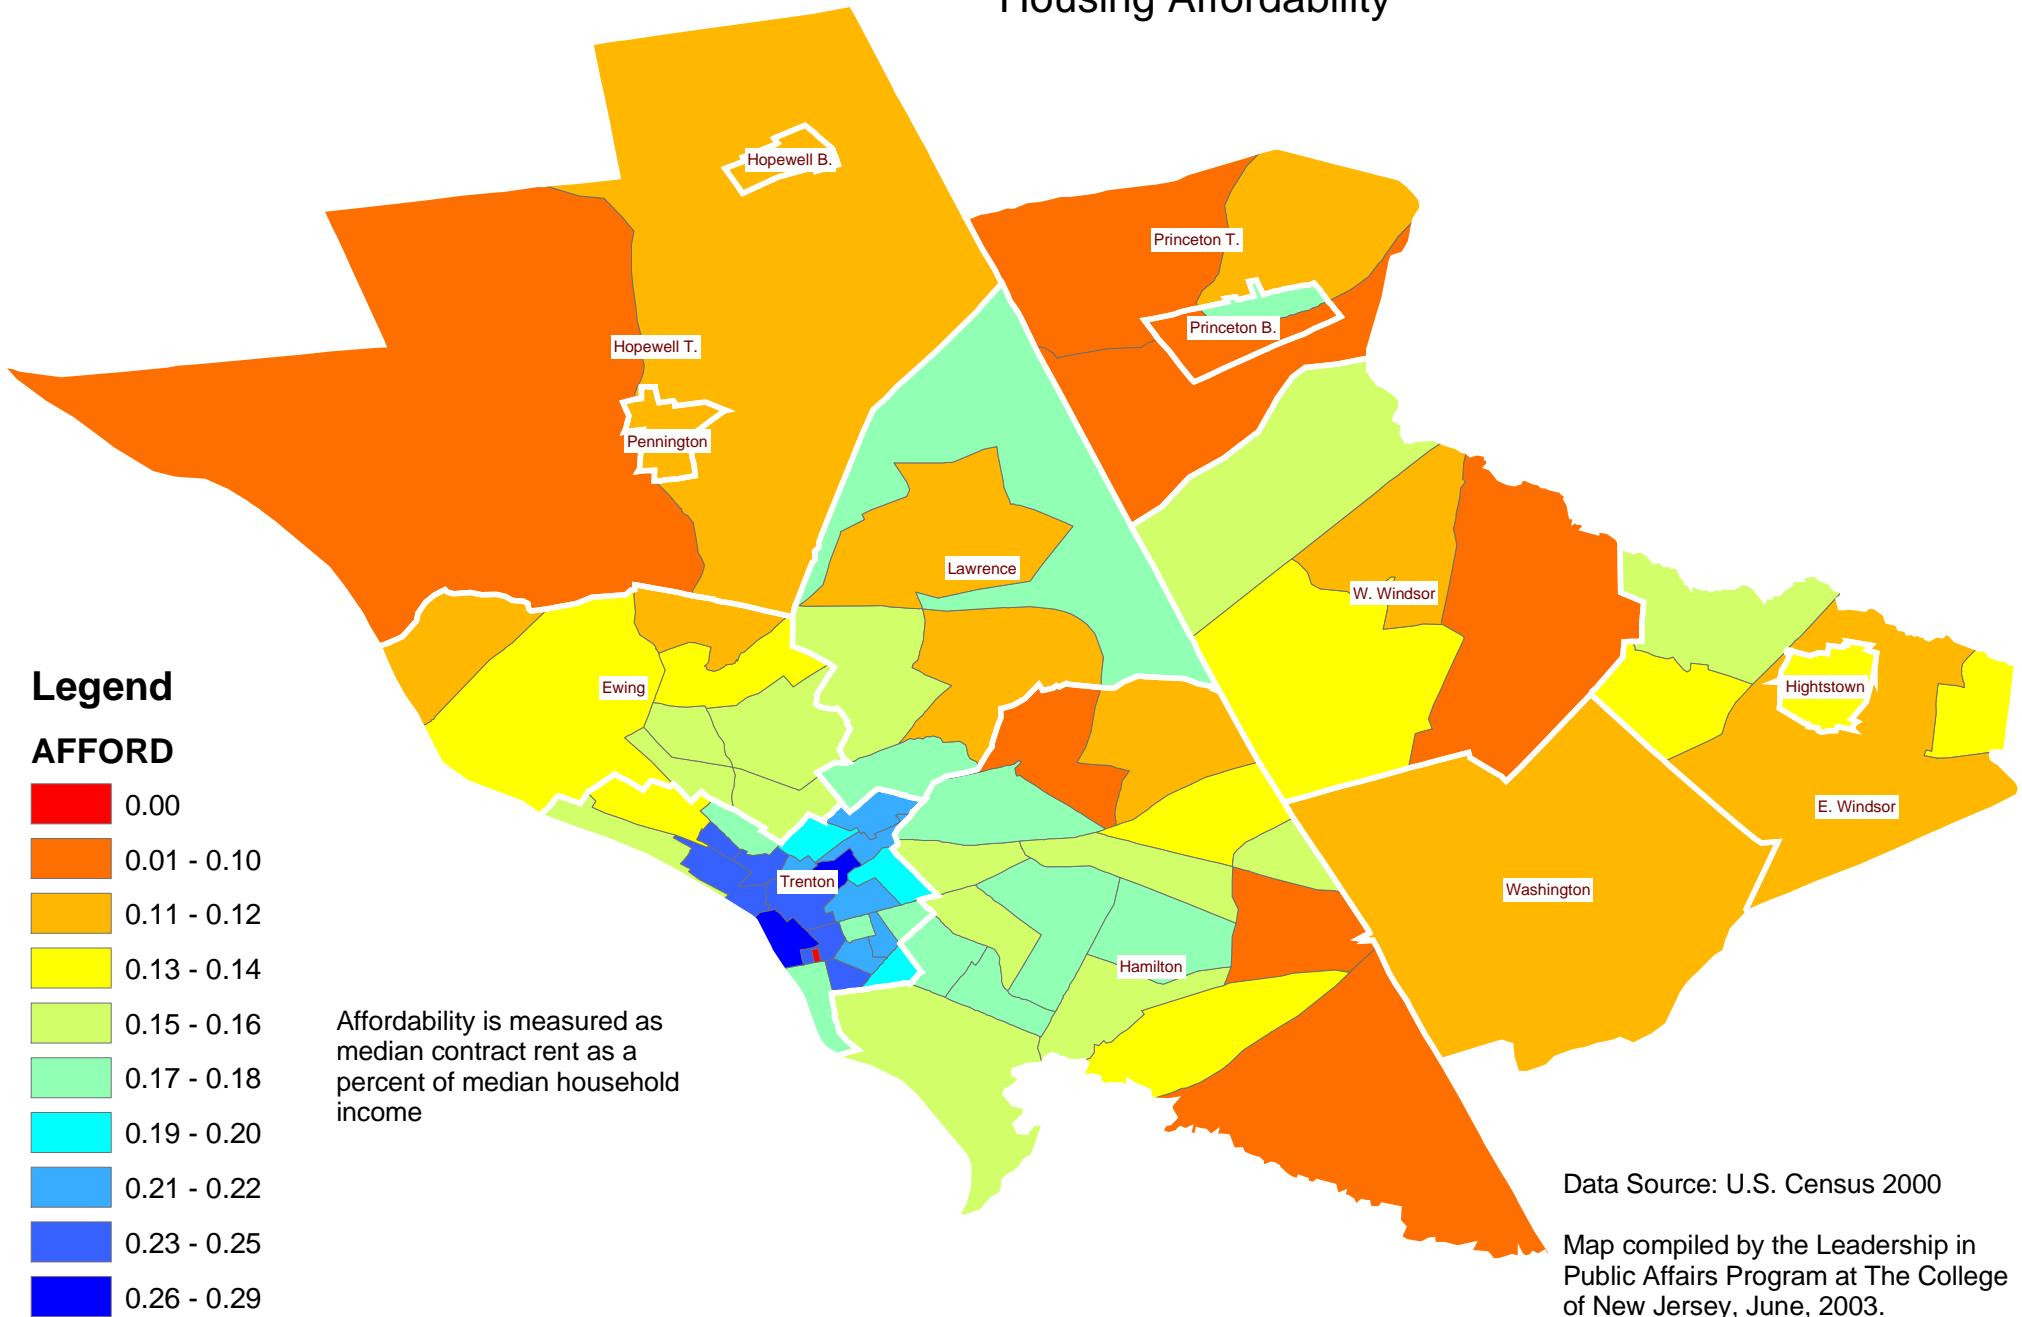

Mercer County

Housing Affordability

Data Source: U.S. Census 2000

Map compiled by the Leadership in Public Affairs Program at The College of New Jersey, June, 2003.

Dr. William J. Ball, ball@tcnj.edu.